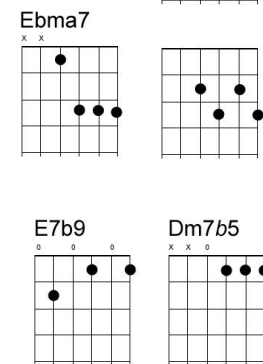

Way You Look Tonight

lyrics by Dorothy Fields and music by Jerome Kern (1936)

Cma7 Am7 Dm7 *G11(½) G9(½)*
 Some day, when I'm awfully low
Em7(½) Bb9(½) A7b9(½) A7(½) Dm7 *G11(½) G9(½)*
 When the world is cold, I will feel a glow just thinking
C11 C7b5 F6 *G9(½) G7(½)*
 of you, And the way you look to-
C(½) Am7(½) Dm7(½) G9(½) Em7(½) A9(½) Dm7(½) G9(¼) G7(¼)
 night. Oh but you're

Cma7 Am7 Dm7 *G11(½) G9(½)*
 Love ly, with your smile so warm ,
Em7(½) Bb9(½) A7b9(½) A7(½) Dm7 *G11(½) G9(½)*
 And your cheek so soft, there is nothing for me, but to
C11 C7b5 F6 *G9(½) G7(½)*
 love you, just the way you look to -
C(½) Am7(½) Dm7(½) G9(½) Em7(½) Am7(½) Fm7(½) Bb9(½)
 night.

Ebma7 Edim7 Fm9 Bb9
 With each word, your tenderness grows,
Eb F#dim7 Fm7 Bb9
 Tearing my fear, apart
Ebma7 Edim7 Fm7 Bb9(½) E7b9(½)
 and that laugh, that wrinkles your nose,
Ebma7 A7b9 Fm7 Dm7b5(½) G7(½)
 touches my foolish heart. Yes you're so

Cma7 Am7 Dm7 *G11(½) G9(½)*
 love ly, never, never change,
Em7(½) Bb9(½) A7b9(½) A7(½) Dm7 *G11(½) G9(½)*
 Keep that breathless charm , won't you please arrange it cause I
C11 C7b5 F6 *G9(½) G7(½)*
 love you, Just the way you look to-
C(½) Am7(½) Dm7(½) G9(½) Cma7(½) Am7(½) Dm7(½) G9(¼) G7(¼)
 night. Just the way you look to
C6add9
 night