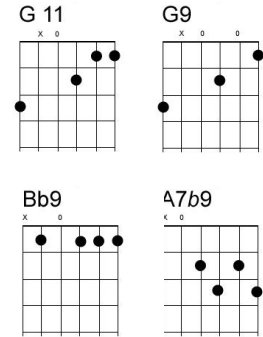

Way You Look Tonight

lyrics by Dorothy Fields and music by Jerome Kern (1936)

Cma7 Am7 Dm7 *G11(½) G9(½)*
 Some day, when I'm awfully low
Em7(½) Bb9(½) A7b9(½) A7(½) Dm7 *G11(½) G9(½)*
 When the world is cold, I will feel a glow just thinking
C11 C7b5 F6 *G9(½) G7(½)*
 of you, And the way you look to-
C(½) Am7(½) Dm7(½) G9(½) Em7(½) A9(½) Dm7(½) G9(¼) G7(¼)
 night. Oh but you're

Cma7 Am7 Dm7 *G11(½) G9(½)*
 Love ly, with your smile so warm ,
Em7(½) Bb9(½) A7b9(½) A7(½) Dm7 *G11(½) G9(½)*
 And your cheek so soft, there is nothing for me, but to
C11 C7b5 F6 *G9(½) G7(½)*
 love you, just the way you look to -
C(½) Am7(½) Dm7(½) G9(½) Em7(½) Am7(½) Fm7(½) Bb9(½)
 night.

Ebma7 Edim7 Fm9 Bb9
 With each word, your tenderness grows,
Eb F#dim7 Fm7 Bb9
 Tearing my fear, apart
Ebma7 Edim7 Fm7 Bb9(½) E7b9(½)
 and that laugh, that wrinkles your nose,
Ebma7 A7b9 Fm7 Dm7b5(½) G7(½)
 touches my foolish heart. Yes you're so

Cma7 Am7 Dm7 *G11(½) G9(½)*
 love ly, never, never change,
Em7(½) Bb9(½) A7b9(½) A7(½) Dm7 *G11(½) G9(½)*
 Keep that breathless charm , won't you please arrange it cause I
C11 C7b5 F6 *G9(½) G7(½)*
 love you, Just the way you look to-
C(½) Am7(½) Dm7(½) G9(½) Cma7(½) Am7(½) Dm7(½) G9(¼) G7(¼)
 night. Just the way you look to
C6add9
 night