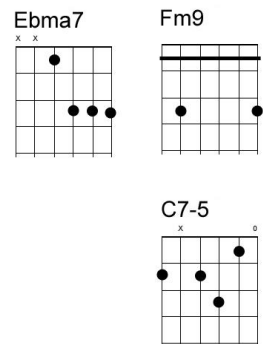

Way You Look Tonight

lyrics by Dorothy Fields and music by Jerome Kern (1936)

Cma7 Am7 Dm7 *G11(½) G9(½)*
 Some day, when I'm awfully low
Em7(½) Bb9(½) A7b9(½) A7(½) Dm7 *G11(½) G9(½)*
 When the world is cold, I will feel a glow just thinking
C11 C7b5 F6 *G9(½) G7(½)*
 of you, And the way you look to-
C(½) Am7(½) Dm7(½) G9(½) Em7(½) A9(½) Dm7(½) G9(¼) G7(¼)
 night. Oh but you're

Cma7 Am7 Dm7 *G11(½) G9(½)*
 Love ly, with your smile so warm ,
Em7(½) Bb9(½) A7b9(½) A7(½) Dm7 *G11(½) G9(½)*
 And your cheek so soft, there is nothing for me, but to
C11 C7b5 F6 *G9(½) G7(½)*
 love you, just the way you look to -
C(½) Am7(½) Dm7(½) G9(½) Em7(½) Am7(½) Fm7(½) Bb9(½)
 night.

Ebma7 Edim7 Fm9 Bb9
 With each word, your tenderness grows,
Eb F#dim7 Fm7 Bb9
 Tearing my fear, apart
Ebma7 Edim7 Fm7 Bb9(½) E7b9(½)
 and that laugh, that wrinkles your nose,
Ebma7 A7b9 Fm7 Dm7b5(½) G7(½)
 touches my foolish heart. Yes you're so

Cma7 Am7 Dm7 *G11(½) G9(½)*
 love ly, never, never change,
Em7(½) Bb9(½) A7b9(½) A7(½) Dm7 *G11(½) G9(½)*
 Keep that breathless charm , won't you please arrange it cause I
C11 C7b5 F6 *G9(½) G7(½)*
 love you, Just the way you look to-
C(½) Am7(½) Dm7(½) G9(½) Cma7(½) Am7(½) Dm7(½) G9(¼) G7(¼)
 night. Just the way you look to
C6add9
 night